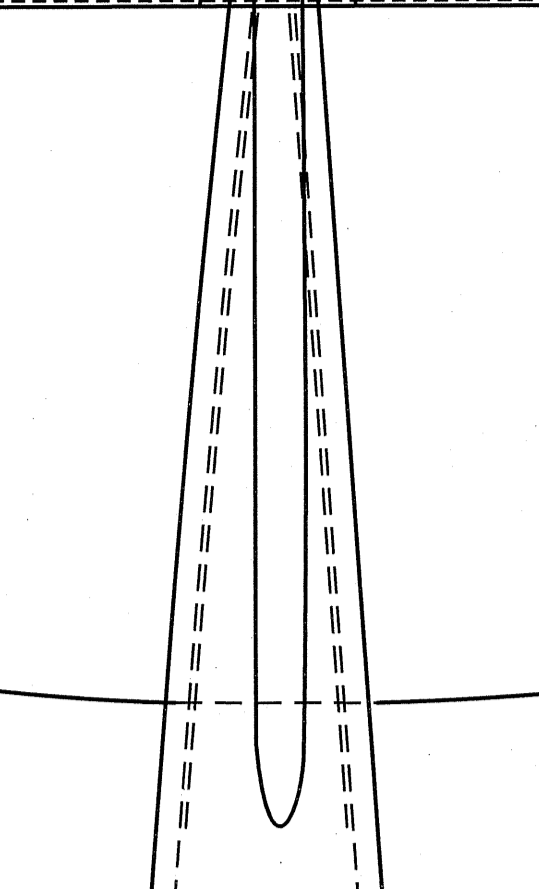

Spitfire Cs

Designed by: Stan Yeo
1300mm Span Electric Sports Model
All Wood Balsa unless otherwise stated

CONTROL SETTINGS

Ailerons: Up 14mm Down 12mm
Elevator: Up 9mm Down 8mm
Balance Point: Rear of F2 48mm +/- 3mm
Target Weight: 1480gms (3lb 4oz)
Motor: Overlander 3542/05 1250Kv
Speed Controller: 50A Lipo: 2200mAh 3S APCE 10x6
Propeller:

For Downthrust (3deg) / Sidethrust (2deg) use M3 Washers behind motor. M3 screws & M3 Tee Nuts.
45mm Radio Active Spine
6mm Hard Wood Dowel. Adjust length to suit motor.
3542
4mm Ply Motor Mount
3mm Motor Backplate
4mm Ply Washers
Thermo Formed Plastic Cowf
Canopy
10mm Sheet
4.5mm Sq Strip Along Doubler Edge
Control Cables
4.5mm Strip
0.8mm Ply Doubler
10mm Strips

Fuselage Section @ F3

0.8mm Ply Hatch Faces
12mm Sheet Hatch
3mm x 6mm Spruce Strip
0.8mm Ply Hatch Tab
F1 4mm Ply
10mm Strip
4.5mm Strip
12mm Sheet
3mm Ply Motor Mount
3mm Motor Backplate
4mm Ply Washers
3542
4mm Ply Motor Mount
3mm Motor Backplate
4mm Ply Washers
Thermo Formed Plastic Cowf
Canopy
10mm Sheet
4.5mm Sq Strip Along Doubler Edge
Control Cables
4.5mm Strip
0.8mm Ply Doubler
10mm Strips

12mm Sheet Hatch
3mm x 6mm Spruce Strip
0.8mm Ply Hatch Tab
F1 4mm Ply
10mm Strip
4.5mm Strip
12mm Sheet
3mm Ply Motor Mount
3mm Motor Backplate
4mm Ply Washers
3542
4mm Ply Motor Mount
3mm Motor Backplate
4mm Ply Washers
Thermo Formed Plastic Cowf
Canopy
10mm Sheet
4.5mm Sq Strip Along Doubler Edge
Control Cables
4.5mm Strip
0.8mm Ply Doubler
10mm Strips