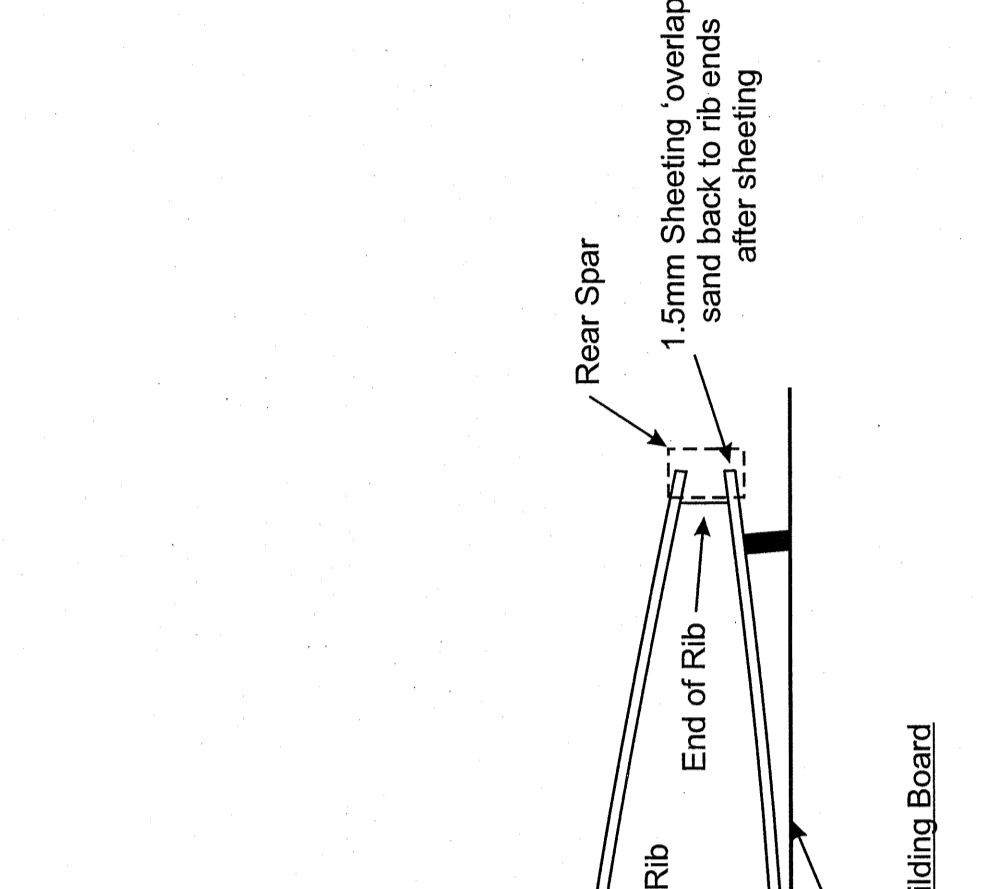

Spitfire Cs

Designed by: Stan Yeo
1300mm Span Electric Sports Model
All Wood Balsa unless otherwise stated

CONTROL SETTINGS

Ailerons: Up 14mm Down 12mm
Elevator: Up 9mm Down 8mm
Balance Point: Rear of F2 48mm +/- 3mm
Target Weight: 1480gms (3lb 4oz)
Motor: Overlander 3542/05 1250Kv
Speed Controller: 50A Lipo: 2200mAh 3S APCE 10x6
Propeller:

For Downthrust (3deg) / Sidethrust (2deg) use M3 Washers behind motor. M3 screws & M3 Tee Nuts.
45mm Radio Active Spine
6mm Hard Wood Dowel. Adjust length to suit motor.
3542
4mm Ply Motor Mount
3mm Motor Backplate
4mm Ply Washers
Thermo Formed Plastic Cowf
Canopy
10mm Sheet
4.5mm Sq Strip Along Doubler Edge
Control Cables
4.5mm Strip
0.8mm Ply Doubler
10mm Strips

Fuselage Section @ F3

0.8mm Ply Hatch Faces
12mm Sheet Hatch
3mm x 6mm Spruce Strip
0.8mm Ply Hatch Tab
F1 4mm Ply
10mm Strip
4.5mm Strip
12mm Sheet
3mm Ply Motor Mount
3mm Motor Backplate
4mm Ply Washers
3542
4mm Ply Motor Mount
3mm Motor Backplate
4mm Ply Washers
Thermo Formed Plastic Cowf
Canopy
10mm Sheet
4.5mm Sq Strip Along Doubler Edge
Control Cables
4.5mm Strip
0.8mm Ply Doubler
10mm Strips

12mm Sheet Hatch
3mm x 6mm Spruce Strip
0.8mm Ply Hatch Tab
F1 4mm Ply
10mm Strip
4.5mm Strip
12mm Sheet
3mm Ply Motor Mount
3mm Motor Backplate
4mm Ply Washers
3542
4mm Ply Motor Mount
3mm Motor Backplate
4mm Ply Washers
Thermo Formed Plastic Cowf
Canopy
10mm Sheet
4.5mm Sq Strip Along Doubler Edge
Control Cables
4.5mm Strip
0.8mm Ply Doubler
10mm Strips