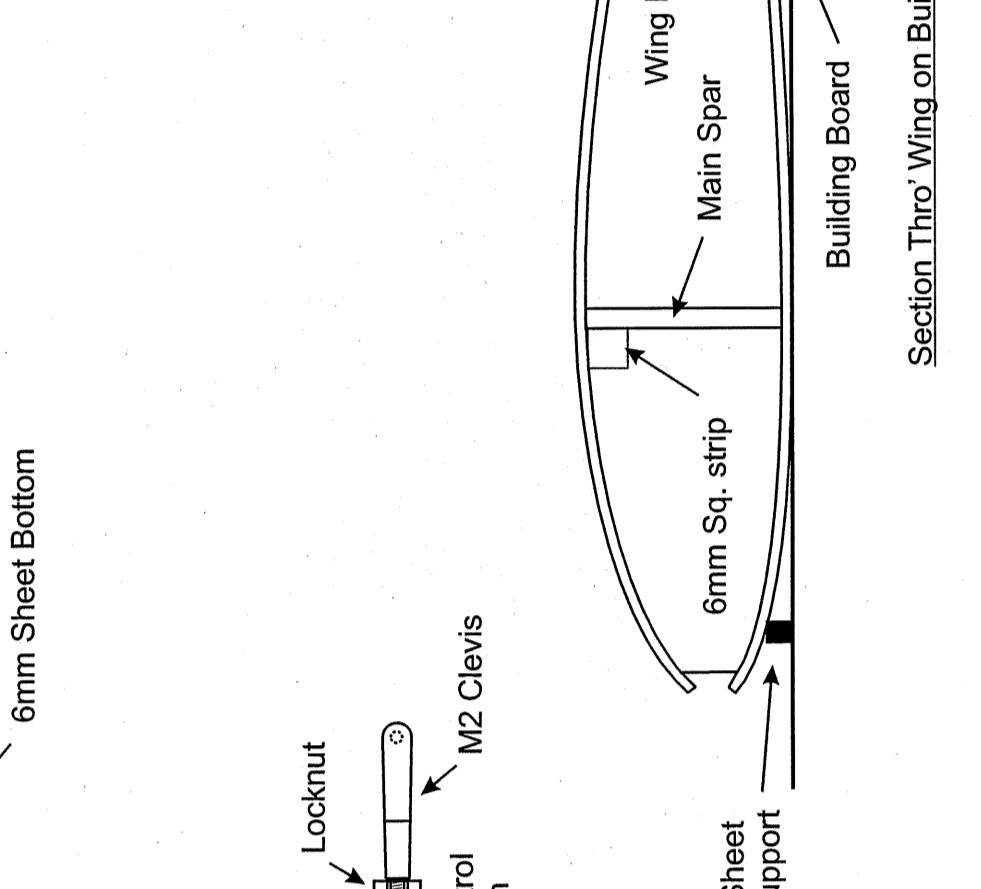

Spitfire Cs

Designed by: Stan Yeo
1300mm Span Electric Sports Model
All Wood Balsa unless otherwise stated

CONTROL SETTINGS

Ailerons: Up 14mm Down 12mm
Elevator: Up 9mm Down 8mm
Balance Point: Rear of F2 48mm +/- 3mm
Target Weight: 1480gms (3lb 4oz)
Motor: Overlander 3542/05 1250Kv
Speed Controller: 50A Lipo: 2200mAh 3S APCE 10x6
Propeller:

For Downthrust (3deg) / Sidethrust (2deg) use M3 Washers behind motor. M3 screws & M3 Tee Nuts.
45mm Radio Active Spine
6mm Hard Wood Dowel. Adjust length to suit motor.
3542
4mm Ply Motor Mount
3mm Motor Backplate
4mm Ply Washers
Thermo Formed Plastic Cowf
Canopy
10mm Sheet
4.5mm Sq Strip Along Doubler Edge
Control Cables
4.5mm Strip
0.8mm Ply Doubler
10mm Strips

Fuselage Section @ F3

0.8mm Ply Hatch Faces
12mm Sheet Hatch
3mm x 6mm Spruce Strip
0.8mm Ply Hatch Tab
F1 4mm Ply
10mm Strip
4.5mm Strip
12mm Sheet
3mm Ply Motor Mount
3mm Motor Backplate
4mm Ply Washers
3542
4mm Ply Motor Mount
3mm Motor Backplate
4mm Ply Washers
Thermo Formed Plastic Cowf
Canopy
10mm Sheet
4.5mm Sq Strip Along Doubler Edge
Control Cables
4.5mm Strip
0.8mm Ply Doubler
10mm Strips

12mm Sheet Hatch
3mm x 6mm Spruce Strip
0.8mm Ply Hatch Tab
F1 4mm Ply
10mm Strip
4.5mm Strip
12mm Sheet
3mm Ply Motor Mount
3mm Motor Backplate
4mm Ply Washers
3542
4mm Ply Motor Mount
3mm Motor Backplate
4mm Ply Washers
Thermo Formed Plastic Cowf
Canopy
10mm Sheet
4.5mm Sq Strip Along Doubler Edge
Control Cables
4.5mm Strip
0.8mm Ply Doubler
10mm Strips