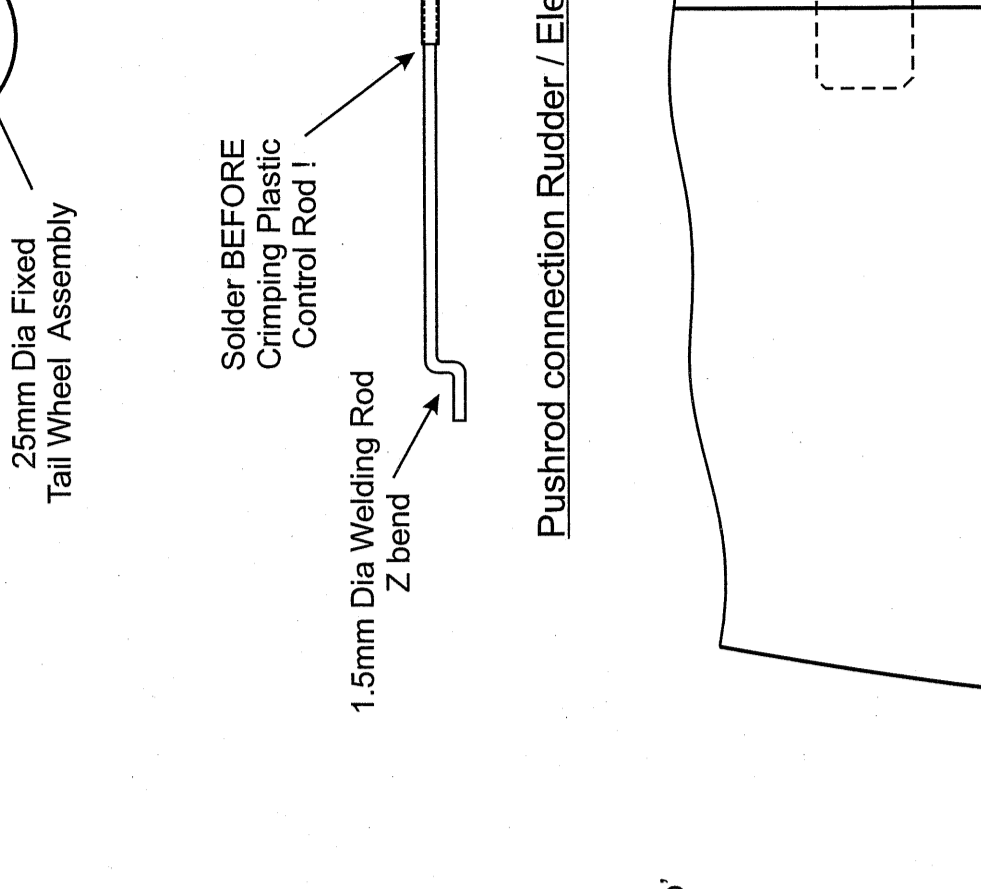

Spitfire Cs

Designed by: Stan Yeo
1300mm Span Electric Sports Model
All Wood Balsa unless otherwise stated

CONTROL SETTINGS

Ailerons: Up 14mm Down 12mm
Elevator: Up 9mm Down 8mm
Balance Point: Rear of F2 48mm +/- 3mm
Target Weight: 1480gms (3lb 4oz)
Motor: Overlander 3542/05 1250Kv
Speed Controller: 50A Lipo: 2200mAh 3S APCE 10x6
Propeller:

For Downthrust (3deg) / Sidethrust (2deg) use M3 Washers behind motor. M3 screws & M3 Tee Nuts.
45mm Radio Active Spine
6mm Hard Wood Dowel. Adjust length to suit motor.
3542
4mm Ply Motor Mount
3mm Motor Backplate
4mm Ply Washers
Thermo Formed Plastic Cowf
Canopy
10mm Sheet
4.5mm Sq Strip Along Doubler Edge
Control Cables
4.5mm Strip
0.8mm Ply Doubler
10mm Strips

Fuselage Section @ F3

0.8mm Ply Hatch Faces
12mm Sheet Hatch
3mm x 6mm Spruce Strip
0.8mm Ply Hatch Tab
F1 4mm Ply
10mm Strip
4.5mm Strip
12mm Sheet
3mm Ply Motor Mount
3mm Motor Backplate
4mm Ply Washers
3542
4mm Ply Motor Mount
3mm Motor Backplate
4mm Ply Washers
Thermo Formed Plastic Cowf
Canopy
10mm Sheet
4.5mm Sq Strip Along Doubler Edge
Control Cables
4.5mm Strip
0.8mm Ply Doubler
10mm Strips

12mm Sheet Hatch
3mm x 6mm Spruce Strip
0.8mm Ply Hatch Tab
F1 4mm Ply
10mm Strip
4.5mm Strip
12mm Sheet
3mm Ply Motor Mount
3mm Motor Backplate
4mm Ply Washers
3542
4mm Ply Motor Mount
3mm Motor Backplate
4mm Ply Washers
Thermo Formed Plastic Cowf
Canopy
10mm Sheet
4.5mm Sq Strip Along Doubler Edge
Control Cables
4.5mm Strip
0.8mm Ply Doubler
10mm Strips