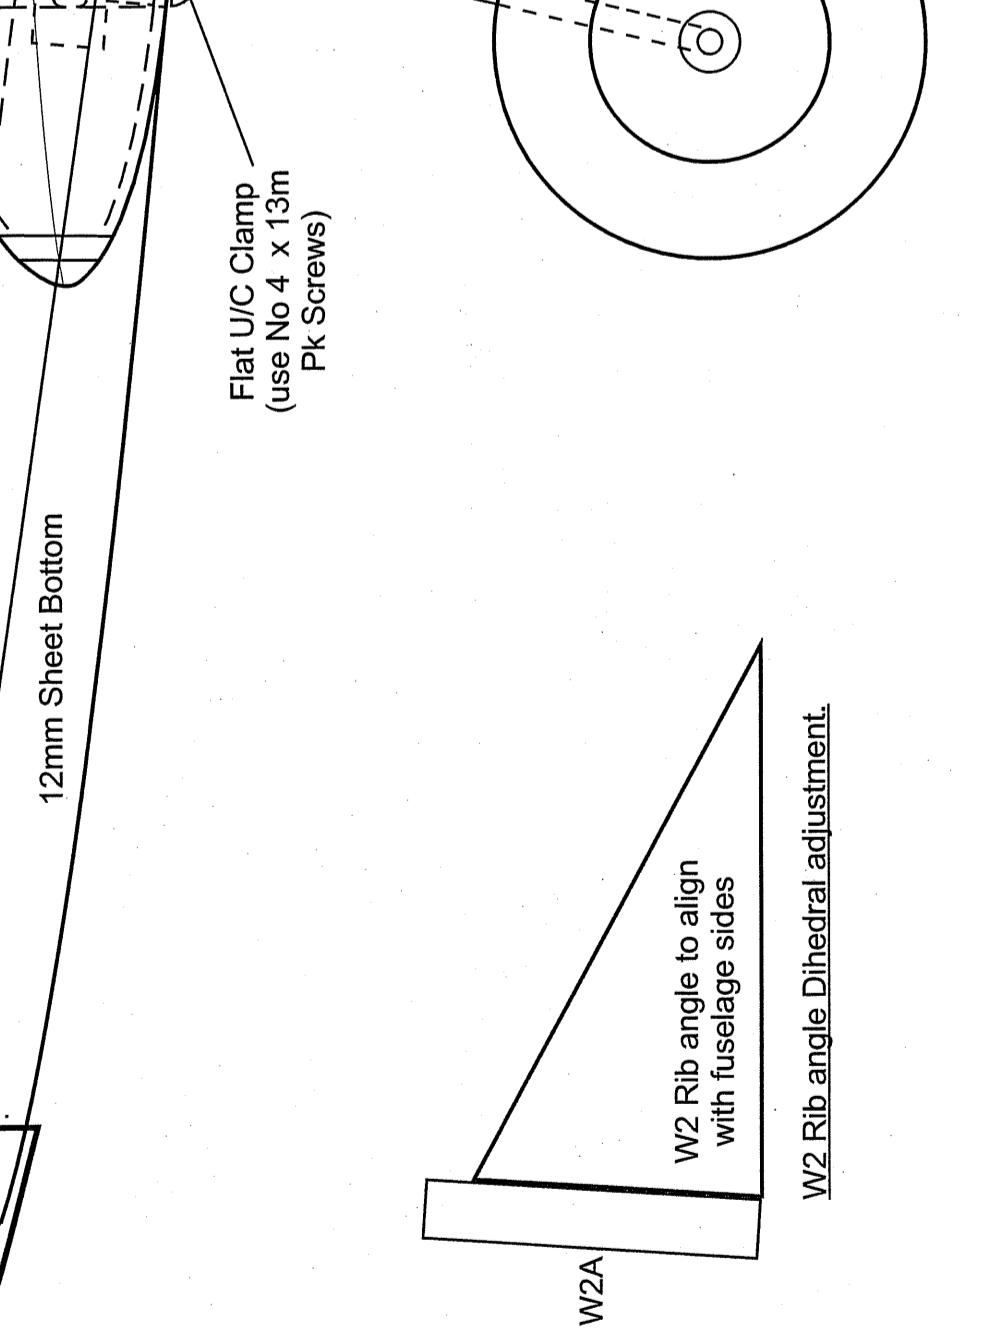

Spitfire Cs

Designed by: Stan Yeo
1300mm Span Electric Sports Model
All Wood Balsa unless otherwise stated

CONTROL SETTINGS

Ailerons: Up 14mm Down 12mm
Elevator: Up 9mm Down 8mm
Balance Point: Rear of F2 48mm +/- 3mm
Target Weight: 1480gms (3lb 4oz)
Motor: Overlander 3542/05 1250Kv
Speed Controller: 50A Lipo: 2200mAh 3S APCE 10x6
Propeller:

For Downthrust (3deg) / Sidethrust (2deg) use M3 Washers behind motor. M3 screws & M3 Tee Nuts.
45mm Radio Active Spine
6mm Hard Wood Dowel. Adjust length to suit motor.
3542
4mm Ply Motor Mount
3mm Motor Backplate
4mm Ply Washers
Thermo Formed Plastic Cowf
Canopy
10mm Sheet
4.5mm Sq Strip Along Doubler Edge
Control Cables
4.5mm Strip
0.8mm Ply Doubler
10mm Strips

Fuselage Section @ F3

0.8mm Ply Hatch Faces
12mm Sheet Hatch
3mm x 6mm Spruce Strip
0.8mm Ply Hatch Tab
F1 4mm Ply
10mm Strip
4.5mm Strip
12mm Sheet
3mm Ply Motor Mount
3mm Motor Backplate
4mm Ply Washers
3542
4mm Ply Motor Mount
3mm Motor Backplate
4mm Ply Washers
Thermo Formed Plastic Cowf
Canopy
10mm Sheet
4.5mm Sq Strip Along Doubler Edge
Control Cables
4.5mm Strip
0.8mm Ply Doubler
10mm Strips

12mm Sheet Hatch
3mm x 6mm Spruce Strip
0.8mm Ply Hatch Tab
F1 4mm Ply
10mm Strip
4.5mm Strip
12mm Sheet
3mm Ply Motor Mount
3mm Motor Backplate
4mm Ply Washers
3542
4mm Ply Motor Mount
3mm Motor Backplate
4mm Ply Washers
Thermo Formed Plastic Cowf
Canopy
10mm Sheet
4.5mm Sq Strip Along Doubler Edge
Control Cables
4.5mm Strip
0.8mm Ply Doubler
10mm Strips