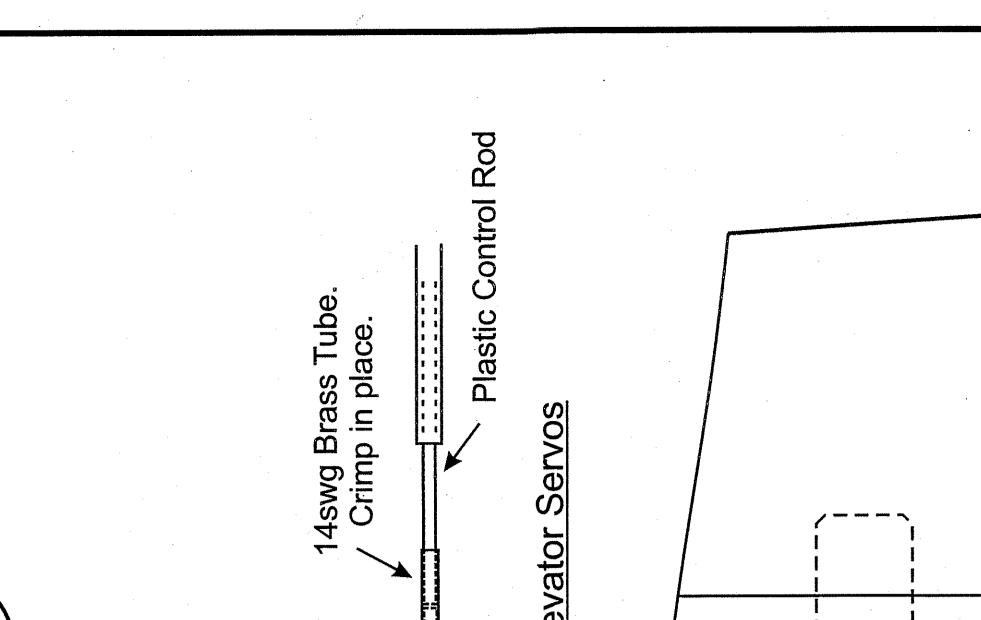

Spitfire Cs

Designed by: Stan Yeo
1300mm Span Electric Sports Model
All Wood Balsa unless otherwise stated

CONTROL SETTINGS

Ailerons: Up 14mm Down 12mm
Elevator: Up 9mm Down 8mm
Balance Point: Rear of F2 48mm +/- 3mm
Target Weight: 1480gms (3lb 4oz)
Motor: Overlander 3542/05 1250Kv
Speed Controller: 50A Lipo: 2200mAh 3S APCE 10x6
Propeller:

For Downthrust (3deg) / Sidethrust (2deg) use M3 Washers behind motor. M3 screws & M3 Tee Nuts.
45mm Radio Active Spine
6mm Hard Wood Dowel. Adjust length to suit motor.
3542
4mm Ply Motor Mount
3mm Motor Backplate
4mm Ply Washers
Thermo Formed Plastic Cowf
Canopy
10mm Sheet
4.5mm Sq Strip Along Doubler Edge
Control Cables
4.5mm Strip
0.8mm Ply Doubler
10mm Strips

Fuselage Section @ F3

0.8mm Ply Hatch Faces
12mm Sheet Hatch
3mm x 6mm Spruce Strip
0.8mm Ply Hatch Tab
F1 4mm Ply
10mm Strip
4.5mm Strip
12mm Sheet
3mm Ply Motor Mount
3mm Motor Backplate
4mm Ply Washers
3542
4mm Ply Motor Mount
3mm Motor Backplate
4mm Ply Washers
Thermo Formed Plastic Cowf
Canopy
10mm Sheet
4.5mm Sq Strip Along Doubler Edge
Control Cables
4.5mm Strip
0.8mm Ply Doubler
10mm Strips

12mm Sheet Hatch
3mm x 6mm Spruce Strip
0.8mm Ply Hatch Tab
F1 4mm Ply
10mm Strip
4.5mm Strip
12mm Sheet
3mm Ply Motor Mount
3mm Motor Backplate
4mm Ply Washers
3542
4mm Ply Motor Mount
3mm Motor Backplate
4mm Ply Washers
Thermo Formed Plastic Cowf
Canopy
10mm Sheet
4.5mm Sq Strip Along Doubler Edge
Control Cables
4.5mm Strip
0.8mm Ply Doubler
10mm Strips