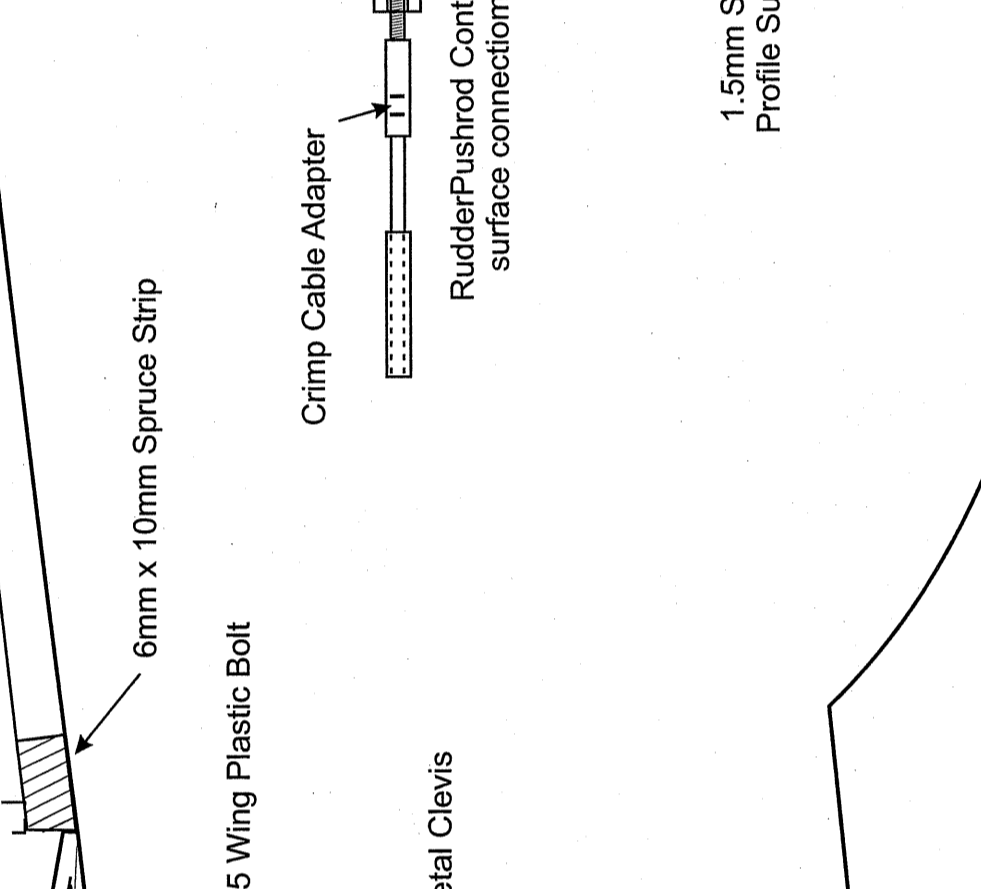

Spitfire Cs

Designed by: Stan Yeo
1300mm Span Electric Sports Model
All Wood Balsa unless otherwise stated

CONTROL SETTINGS

Ailerons: Up 14mm Down 12mm
Elevator: Up 9mm Down 8mm
Balance Point: Rear of F2 48mm +/- 3mm
Target Weight: 1480gms (3lb 4oz)
Motor: Overlander 3542/05 1250Kv
Speed Controller: 50A Lipo: 2200mAh 3S APCE 10x6
Propeller:

For Downthrust (3deg) / Sidethrust (2deg) use M3 Washers behind motor. M3 screws & M3 Tee Nuts.
45mm Radio Active Spine
6mm Hard Wood Dowel. Adjust length to suit motor.
3542
4mm Ply Motor Mount
3mm Motor Backplate
4mm Ply Washers
Thermo Formed Plastic Cowf
Canopy
10mm Sheet
4.5mm Sq Strip Along Doubler Edge
Control Cables
4.5mm Strip
0.8mm Ply Doubler
10mm Strips

Fuselage Section @ F3

0.8mm Ply Hatch Faces
12mm Sheet Hatch
3mm x 6mm Spruce Strip
0.8mm Ply Hatch Tab
F1 4mm Ply
10mm Strip
4.5mm Strip
12mm Sheet
3mm Ply Motor Mount
3mm Motor Backplate
4mm Ply Washers
3542
4mm Ply Motor Mount
3mm Motor Backplate
4mm Ply Washers
Thermo Formed Plastic Cowf
Canopy
10mm Sheet
4.5mm Sq Strip Along Doubler Edge
Control Cables
4.5mm Strip
0.8mm Ply Doubler
10mm Strips

12mm Sheet Hatch
3mm x 6mm Spruce Strip
0.8mm Ply Hatch Tab
F1 4mm Ply
10mm Strip
4.5mm Strip
12mm Sheet
3mm Ply Motor Mount
3mm Motor Backplate
4mm Ply Washers
3542
4mm Ply Motor Mount
3mm Motor Backplate
4mm Ply Washers
Thermo Formed Plastic Cowf
Canopy
10mm Sheet
4.5mm Sq Strip Along Doubler Edge
Control Cables
4.5mm Strip
0.8mm Ply Doubler
10mm Strips