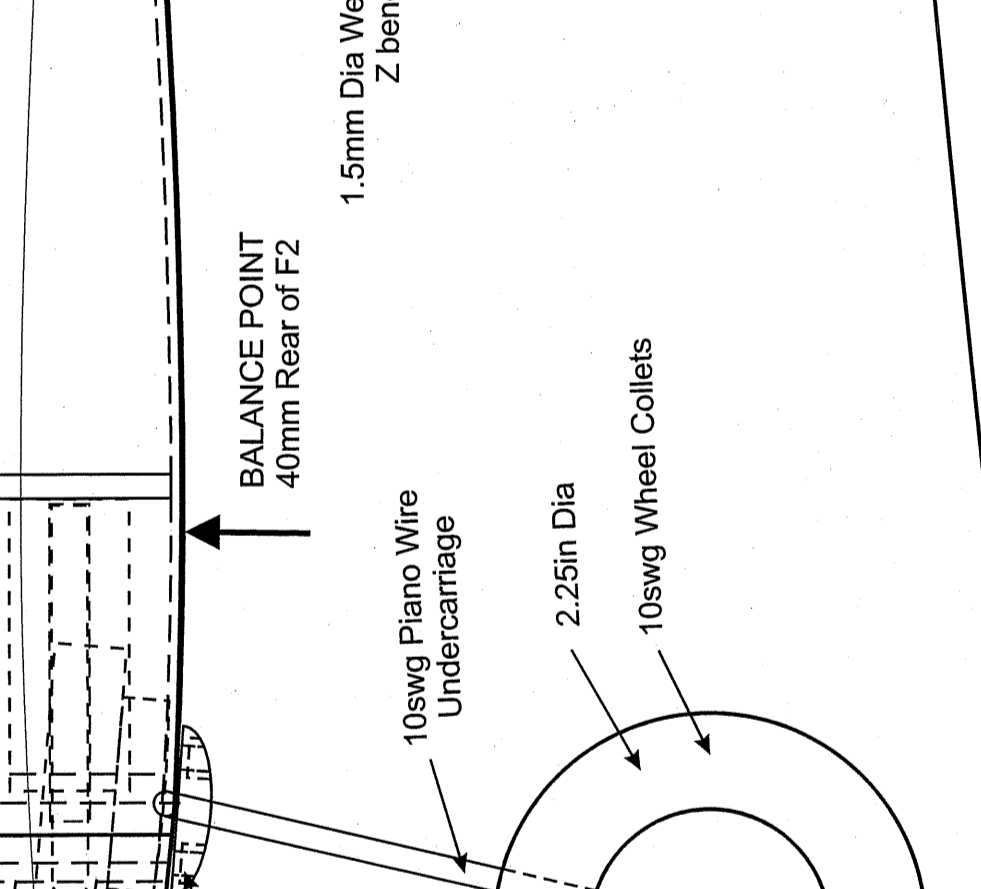

Spitfire Cs

Designed by: Stan Yeo
1300mm Span Electric Sports Model
All Wood Balsa unless otherwise stated

CONTROL SETTINGS

Ailerons: Up 14mm Down 12mm
Elevator: Up 9mm Down 8mm
Balance Point: Rear of F2 48mm +/- 3mm
Target Weight: 1480gms (3lb 4oz)
Motor: Overlander 3542/05 1250Kv
Speed Controller: 50A Lipo: 2200mAh 3S APCE 10x6
Propeller:

For Downthrust (3deg) / Sidethrust (2deg) use M3 Washers behind motor. M3 screws & M3 Tee Nuts.
45mm Radio Active Spine
6mm Hard Wood Dowel. Adjust length to suit motor.
3542
4mm Ply Motor Mount
3mm Motor Backplate
4mm Ply Washers
Thermo Formed Plastic Cowf
Canopy
10mm Sheet
4.5mm Sq Strip Along Doubler Edge
Control Cables
4.5mm Strip
0.8mm Ply Doubler
10mm Strips

Fuselage Section @ F3

0.8mm Ply Hatch Faces
12mm Sheet Hatch
3mm x 6mm Spruce Strip
0.8mm Ply Hatch Tab
F1 4mm Ply
10mm Strip
4.5mm Strip
12mm Sheet
3mm Ply Motor Mount
3mm Motor Backplate
4mm Ply Washers
3542
4mm Ply Motor Mount
3mm Motor Backplate
4mm Ply Washers
Thermo Formed Plastic Cowf
Canopy
10mm Sheet
4.5mm Sq Strip Along Doubler Edge
Control Cables
4.5mm Strip
0.8mm Ply Doubler
10mm Strips

12mm Sheet Hatch
3mm x 6mm Spruce Strip
0.8mm Ply Hatch Tab
F1 4mm Ply
10mm Strip
4.5mm Strip
12mm Sheet
3mm Ply Motor Mount
3mm Motor Backplate
4mm Ply Washers
3542
4mm Ply Motor Mount
3mm Motor Backplate
4mm Ply Washers
Thermo Formed Plastic Cowf
Canopy
10mm Sheet
4.5mm Sq Strip Along Doubler Edge
Control Cables
4.5mm Strip
0.8mm Ply Doubler
10mm Strips