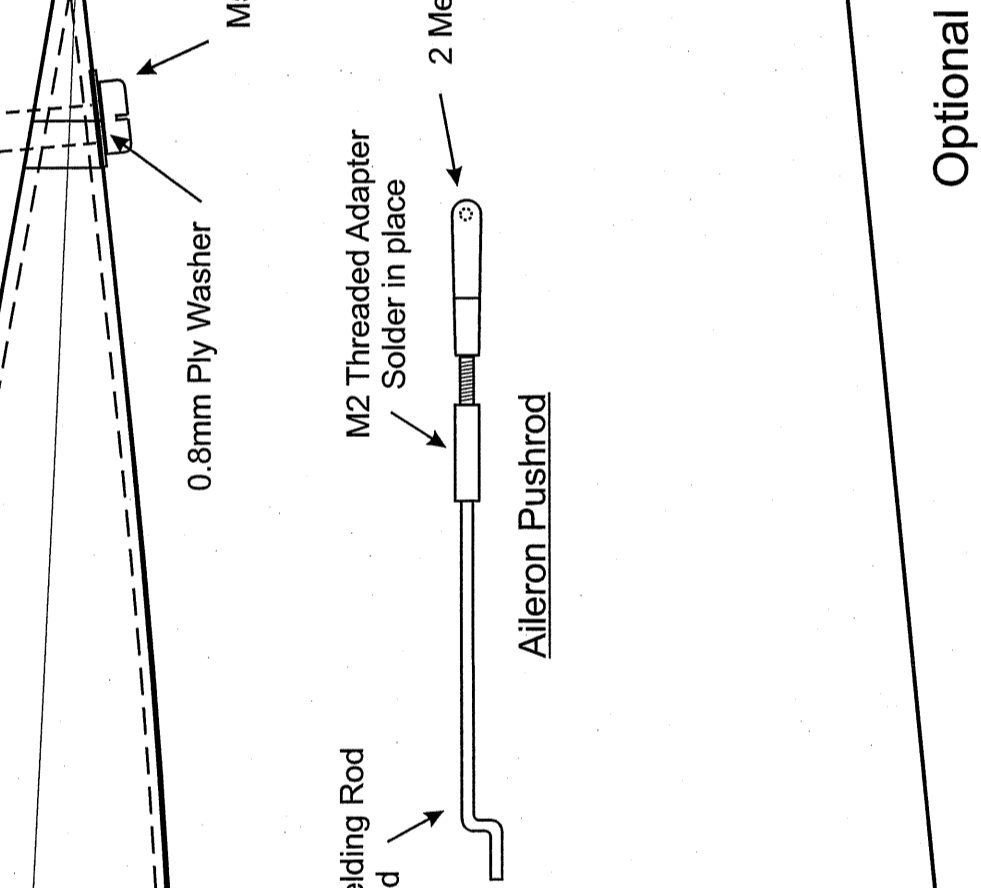

Spitfire Cs

Designed by: Stan Yeo
1300mm Span Electric Sports Model
All Wood Balsa unless otherwise stated

CONTROL SETTINGS

Ailerons: Up 14mm Down 12mm
Elevator: Up 9mm Down 8mm
Balance Point: Rear of F2 48mm +/- 3mm
Target Weight: 1480gms (3lb 4oz)
Motor: Overlander 3542/05 1250Kv
Speed Controller: 50A Lipo: 2200mAh 3S APCE 10x6
Propeller:

For Downthrust (3deg) / Sidethrust (2deg) use M3 Washers behind motor. M3 screws & M3 Tee Nuts.
45mm Radio Active Spine
6mm Hard Wood Dowel. Adjust length to suit motor.
3542
4mm Ply Motor Mount
3mm Motor Backplate
4mm Ply Washers
Thermo Formed Plastic Cowf
Canopy
10mm Sheet
4.5mm Sq Strip Along Doubler Edge
Control Cables
4.5mm Strip
0.8mm Ply Doubler
10mm Strips

Fuselage Section @ F3

0.8mm Ply Hatch Faces
12mm Sheet Hatch
3mm x 6mm Spruce Strip
0.8mm Ply Hatch Tab
F1 4mm Ply
10mm Strip
4.5mm Strip
12mm Sheet
3mm Ply Motor Mount
3mm Motor Backplate
4mm Ply Washers
3542
4mm Ply Motor Mount
3mm Motor Backplate
4mm Ply Washers
Thermo Formed Plastic Cowf
Canopy
10mm Sheet
4.5mm Sq Strip Along Doubler Edge
Control Cables
4.5mm Strip
0.8mm Ply Doubler
10mm Strips

12mm Sheet Hatch
3mm x 6mm Spruce Strip
0.8mm Ply Hatch Tab
F1 4mm Ply
10mm Strip
4.5mm Strip
12mm Sheet
3mm Ply Motor Mount
3mm Motor Backplate
4mm Ply Washers
3542
4mm Ply Motor Mount
3mm Motor Backplate
4mm Ply Washers
Thermo Formed Plastic Cowf
Canopy
10mm Sheet
4.5mm Sq Strip Along Doubler Edge
Control Cables
4.5mm Strip
0.8mm Ply Doubler
10mm Strips