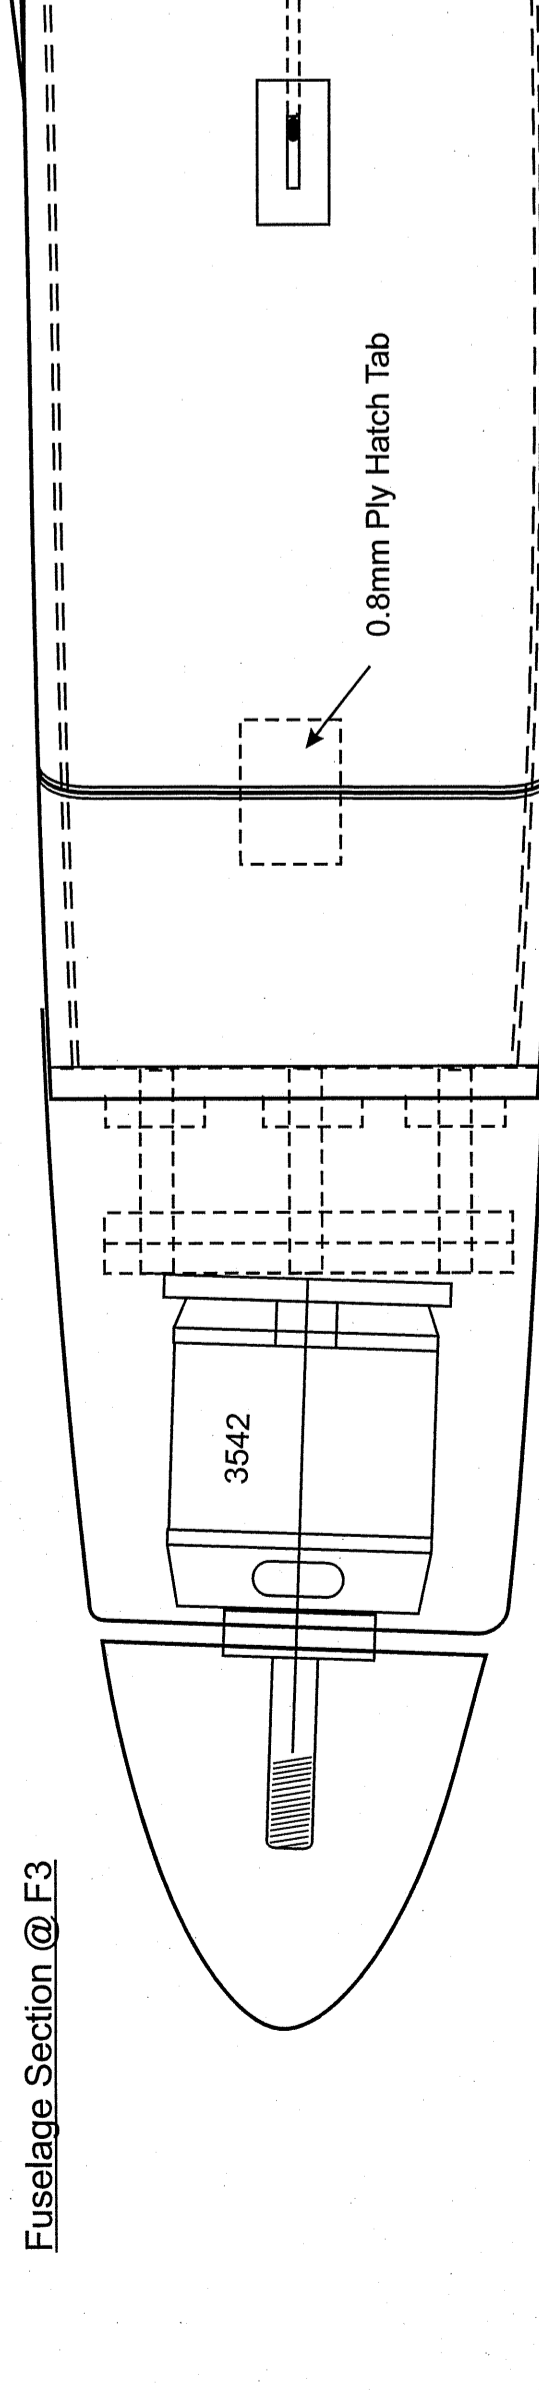

Fuselage Section @ F3